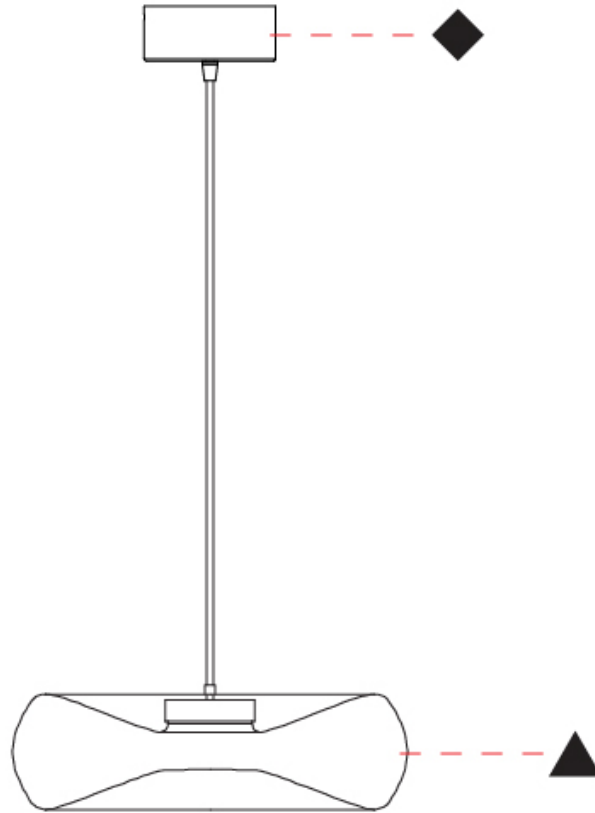

FOLD MONOPOINT SUSPENSION

D141025-

PROJECT	_____
TYPE	_____
SPECIFIER	_____
QUANTITY	_____
DATE	_____

D