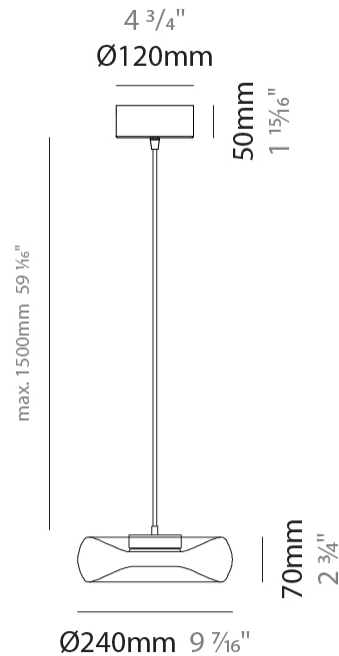

PROJECT	
TYPE	
SPECIFIER	
QUANTITY	
DATE	

FOLD MONOPOINT SUSPENSION

D141024-

base number	Color	Finish	Finish
	Temperature	Options	Options

- To build a product code in our configurator select the specify button on the base model # product page
- To build a manual product code on this datasheet choose from the options listed below in blue font and add the suffix to the base model #

GENERAL

Series: Fold
Subseries: Fold Monopoint
Partner: Cangini & Tucci
Division: Design
Installation: Suspension
Product Type: Pendant
Mounting Location: Ceiling

PHYSICAL

Shape: Abstract
Diameter (mm): 240
Diameter (in): 9 7/16
Height (mm): 70
Height (in): 2 3/4
Max. Overall Height (mm): 1570
Max. Overall Height (in): 61 13/16
Weight (kg): 1.235
Weight (lbs): 2.72
Fixture Finish: AMB / GRN / PNK / RUB / SKB / SMK / TOB / TRA
Holder Finish: CHR / BLK
Fixture Material: Glass / Metal
Primary Material: Glass - Borosilicate
Cable Details: 1500mm Transparent Cable
Upon Request: Black Fabric Cable

LED

Color Temperature (°K): 2700 / 3000
Nominal Lumen (lm): 2370
CRI: >95 CRI

OPTICAL

RATINGS AND CERTIFICATIONS

Certified By: Certified for North American Standards
IP rating: IP20

FOLD MONOPOINT SUSPENSION

GENERAL

Series: Fold
 Subseries: Fold Monopoint
 Partner: Cangini & Tucci
 Division: Design
 Installation: Suspension
 Product Type: Pendant
 Mounting Location: Ceiling

PHYSICAL

Shape: Abstract
 Diameter (mm): 360
 Diameter (in): 14 ³/₁₆
 Height (mm): 100
 Height (in): 3 ¹⁵/₁₆
 Max. Overall Height (mm): 1600
 Max. Overall Height (in): 63
 Weight (kg): 1.835
 Weight (lbs): 4.05
 Fixture Finish: [AMB / GRN / PNK / RUB / SKB / SMK / TOB / TRA](#)
 Holder Finish: CHR / BLK
 Fixture Material: Glass / Metal
 Primary Material: Glass - Borosilicate
 Cable Details: 1500mm Transparent Cable
 Upon Request: Black Fabric Cable